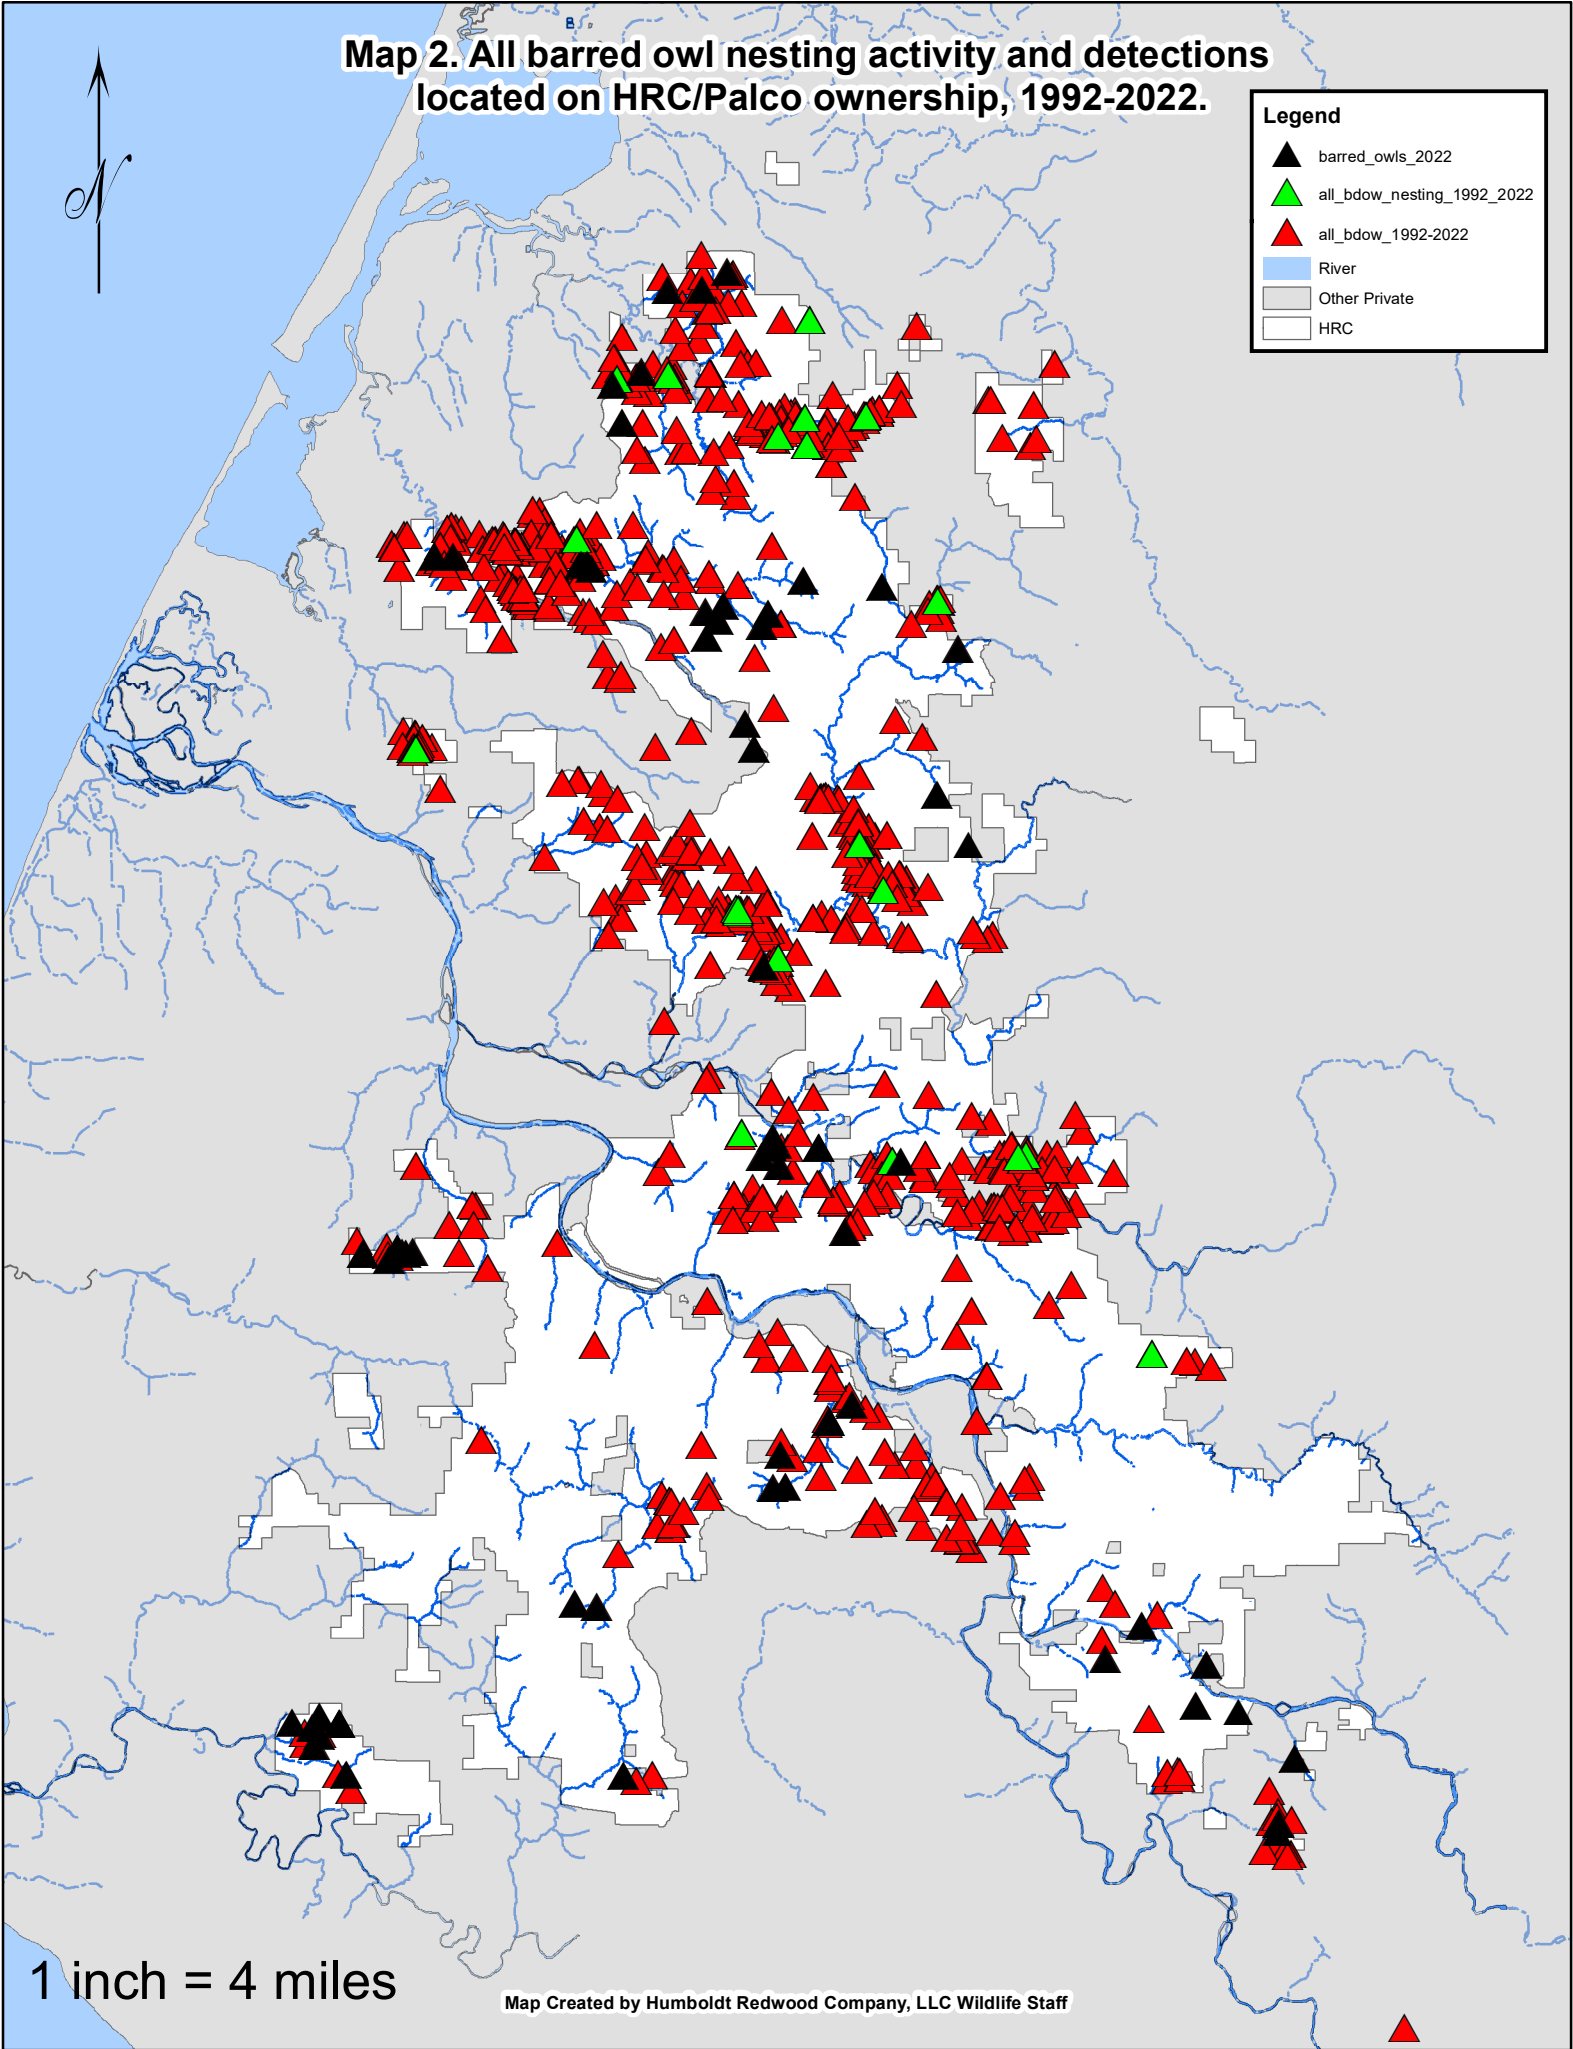

Map 2. All barred owl nesting activity and detections located on HRC/Palco ownership, 1992-2022.

Legend

- ▲ barred_owls_2022
- ▲ all_bdow_nesting_1992_2022
- ▲ all_bdow_1992-2022
- River
- Other Private
- HRC

1 inch = 4 miles